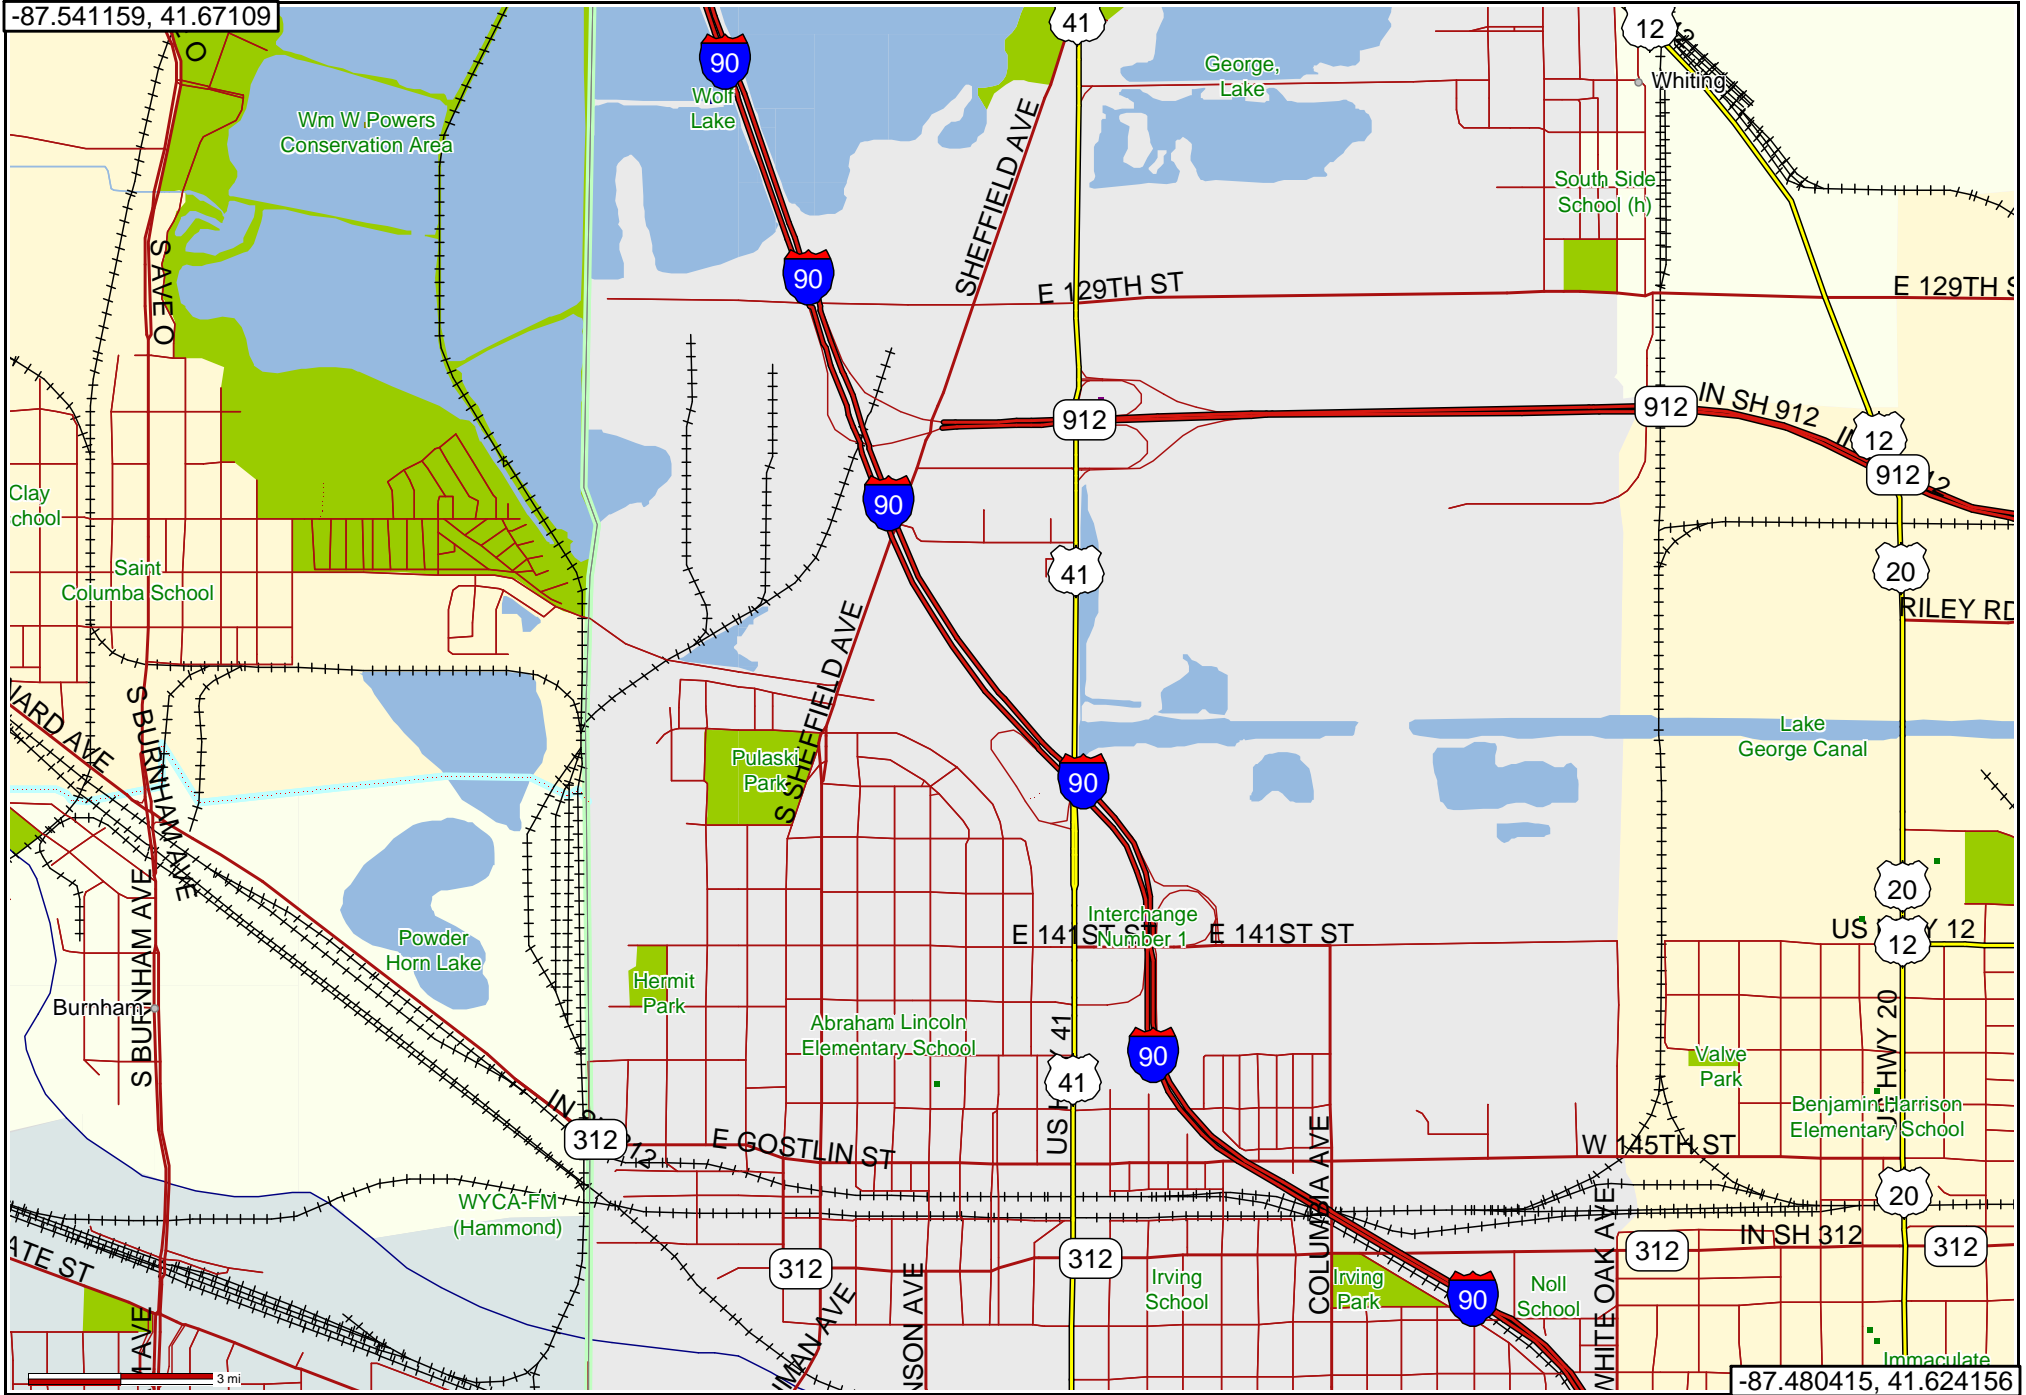

# Directions

Generic Copyright

© 2008 Tele Atlas, Rel. 4/2008, Copyright 2008, Undertow Software Corp.  
Created on 11/24/2009 10:11:54 AM

p.1